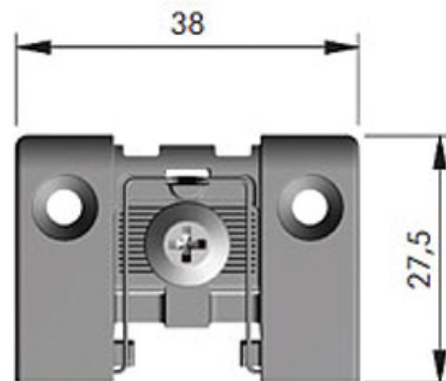

CHARNIÈRE POUR PORTE ABATTANTE

ITALIANA FERRAMENTA

NOTE: For panel thickness lower than 18 mm, refer to "KIMANA ADAPTERS".

<https://www.qama.fr/charniere-pour-porte-abattante-p59883>

Tel : 02 43 13 49 49

Fax : 02 43 30 26 16