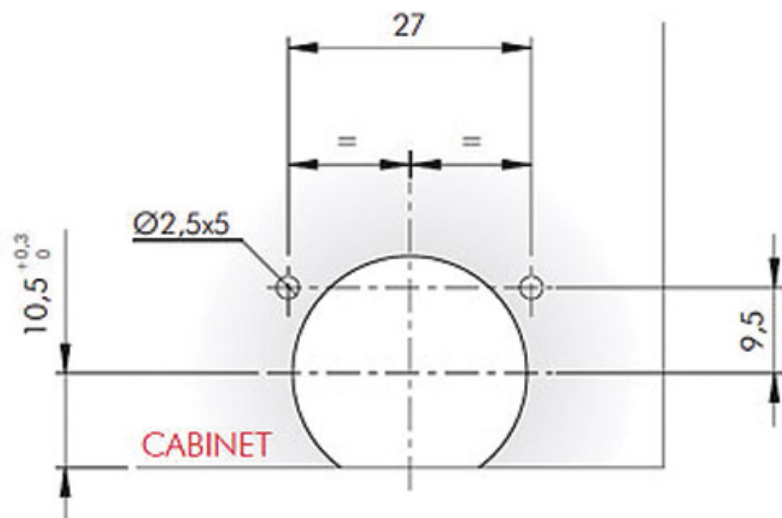

CHARNIÈRE POUR PORTE ABATTANTE

ITALIANA FERRAMENTA

NOTE: For panel thickness lower than 18 mm, refer to "KIMANA ADAPTERS".

<https://www.qama.fr/charniere-pour-porte-abattante-p59883>

Tel : 02 43 13 49 49

Fax : 02 43 30 26 16