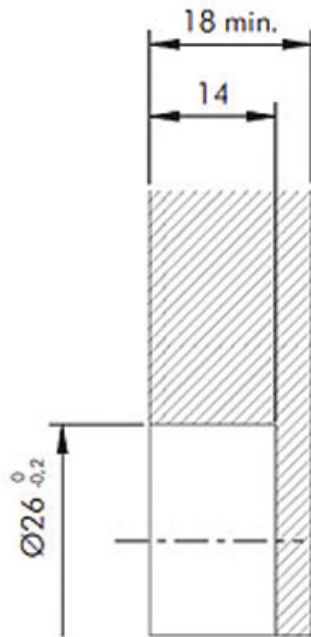

CHARNIÈRE POUR PORTE ABATTANTE

ITALIANA FERRAMENTA

NOTE: For panel thickness lower than 18 mm, refer to "KIMANA ADAPTERS".

<https://www.qama.fr/charniere-pour-porte-abattante-p59883>

Tel : 02 43 13 49 49

Fax : 02 43 30 26 16