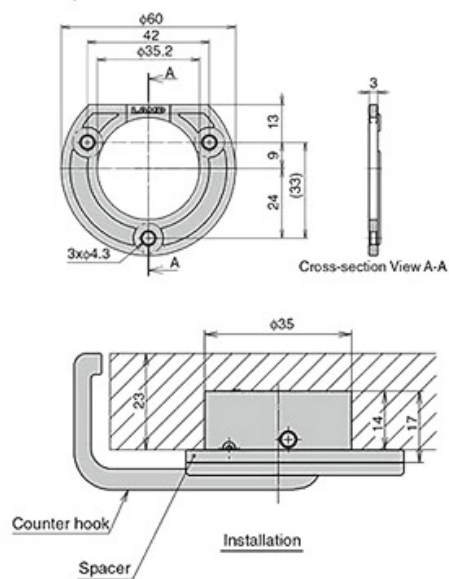

Cut Out Dimensions

<https://www.qama.fr/crochet-pour-comptoir-p65234>

Hook

Spacer

No.	Part Name	Material	Finish / Colour
①	Body	Aluminium Alloy (ADC)	Enamel Finish/Black, Silver, Brown
②	Arm	Aluminium Alloy (ADC)	Enamel Finish/Black, Silver, Brown
③	Cover	POM	-
④	Bumper	PUR	Clear
⑤	Spacer	PA	Black