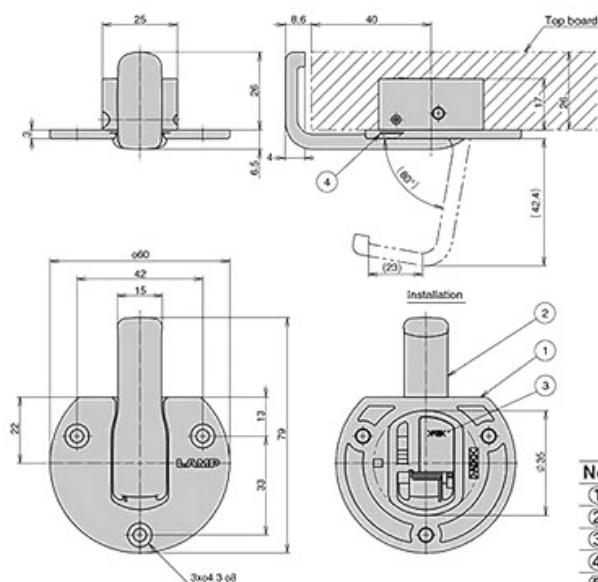

Cut Out Dimensions

<https://www.qama.fr/crochet-pour-comptoir-p65234>

Hook

Spacer

No.	Part Name	Material	Finish / Colour
①	Body	Aluminium Alloy (ADC)	Enamel Finish/Black, Silver, Brown
②	Arm	Aluminium Alloy (ADC)	Enamel Finish/Black, Silver, Brown
③	Cover	POM	-
④	Bumper	PUR	Clear
⑤	Spacer	PA	Black

<https://www.qama.fr/crochet-pour-comptoir-p65234>