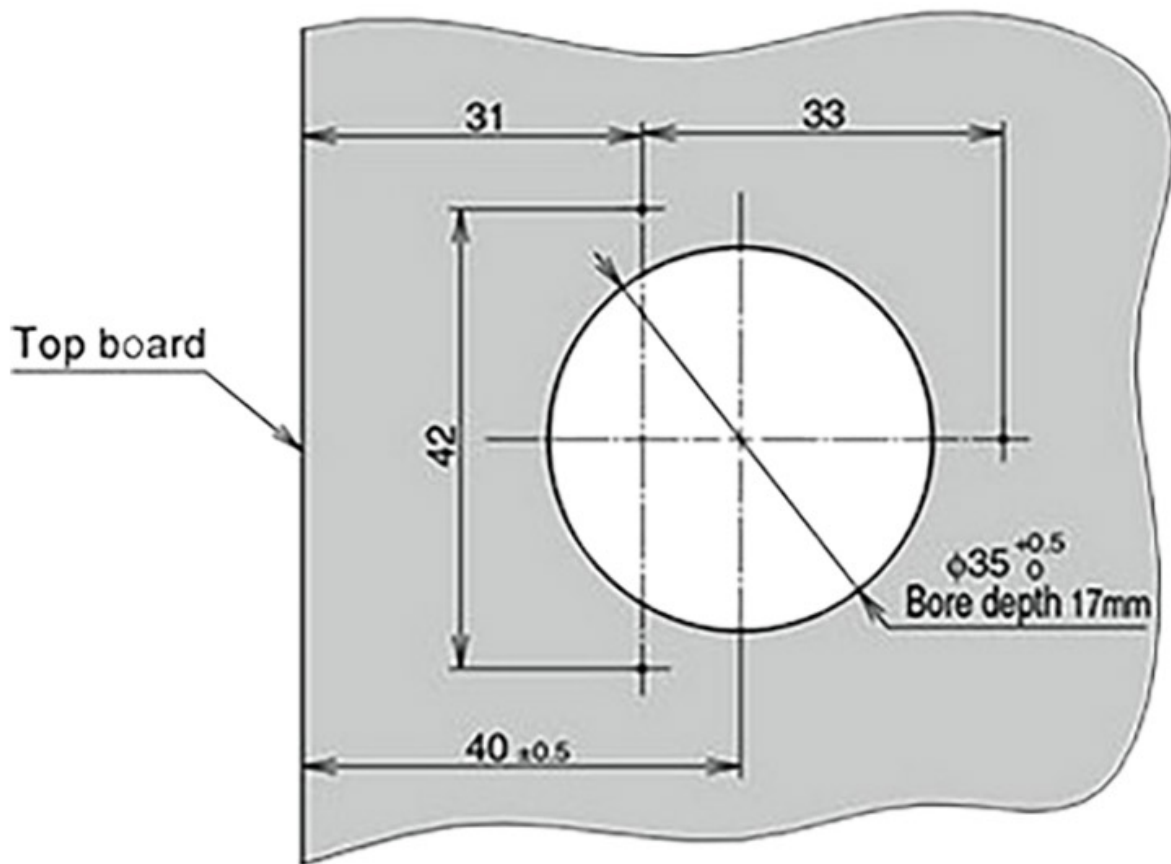

Cut Out Dimensions

<https://www.qama.fr/crochet-pour-comptoir-p65234>

Hook

Spacer

No.	Part Name	Material	Finish / Colour
①	Body	Aluminium Alloy (ADC)	Enamel Finish/Black, Silver, Brown
②	Arm	Aluminium Alloy (ADC)	Enamel Finish/Black, Silver, Brown
③	Cover	POM	-
④	Bumper	PUR	Clear
⑤	Spacer	PA	Black